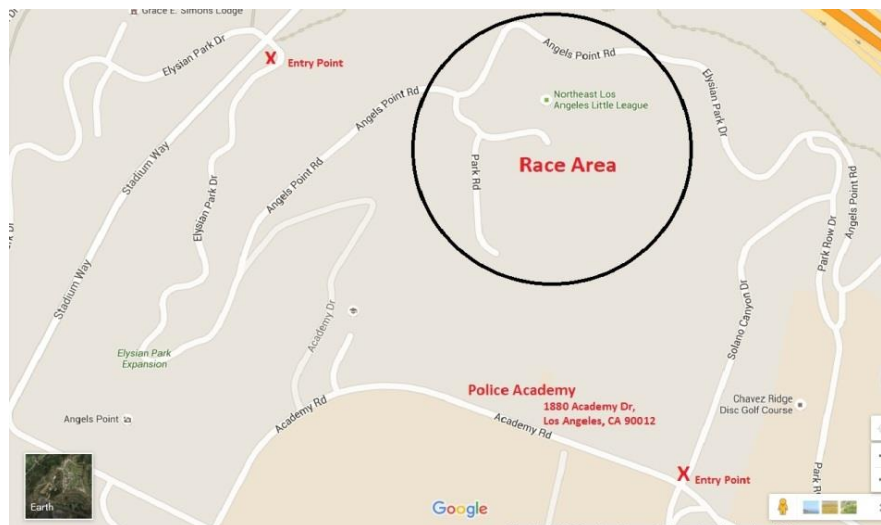

**Address for your GPS:** 1880 Academy Drive, Los Angeles, CA 90012.  
This will take you to the LA Police Academy. We will have volunteers down there to guide you.

### **DROP OFF**

- There is a drop off area at the top. Please enter on **Stadium Way**.

### **PARKING**

- Park on Stadium Way or the parking lot on Stadium Way.
- Park on Solano Canyon Drive. There are also a couple of parking lots on Solano Canyon Drive.

### **MUST-KNOW**

- **The area is all hills. The open space areas on the map are hills.**
- **There is only one lane for vehicles driving up and one lane for vehicles driving down.**
- **Most of the road that leads up to the top is a No Parking Zone.**