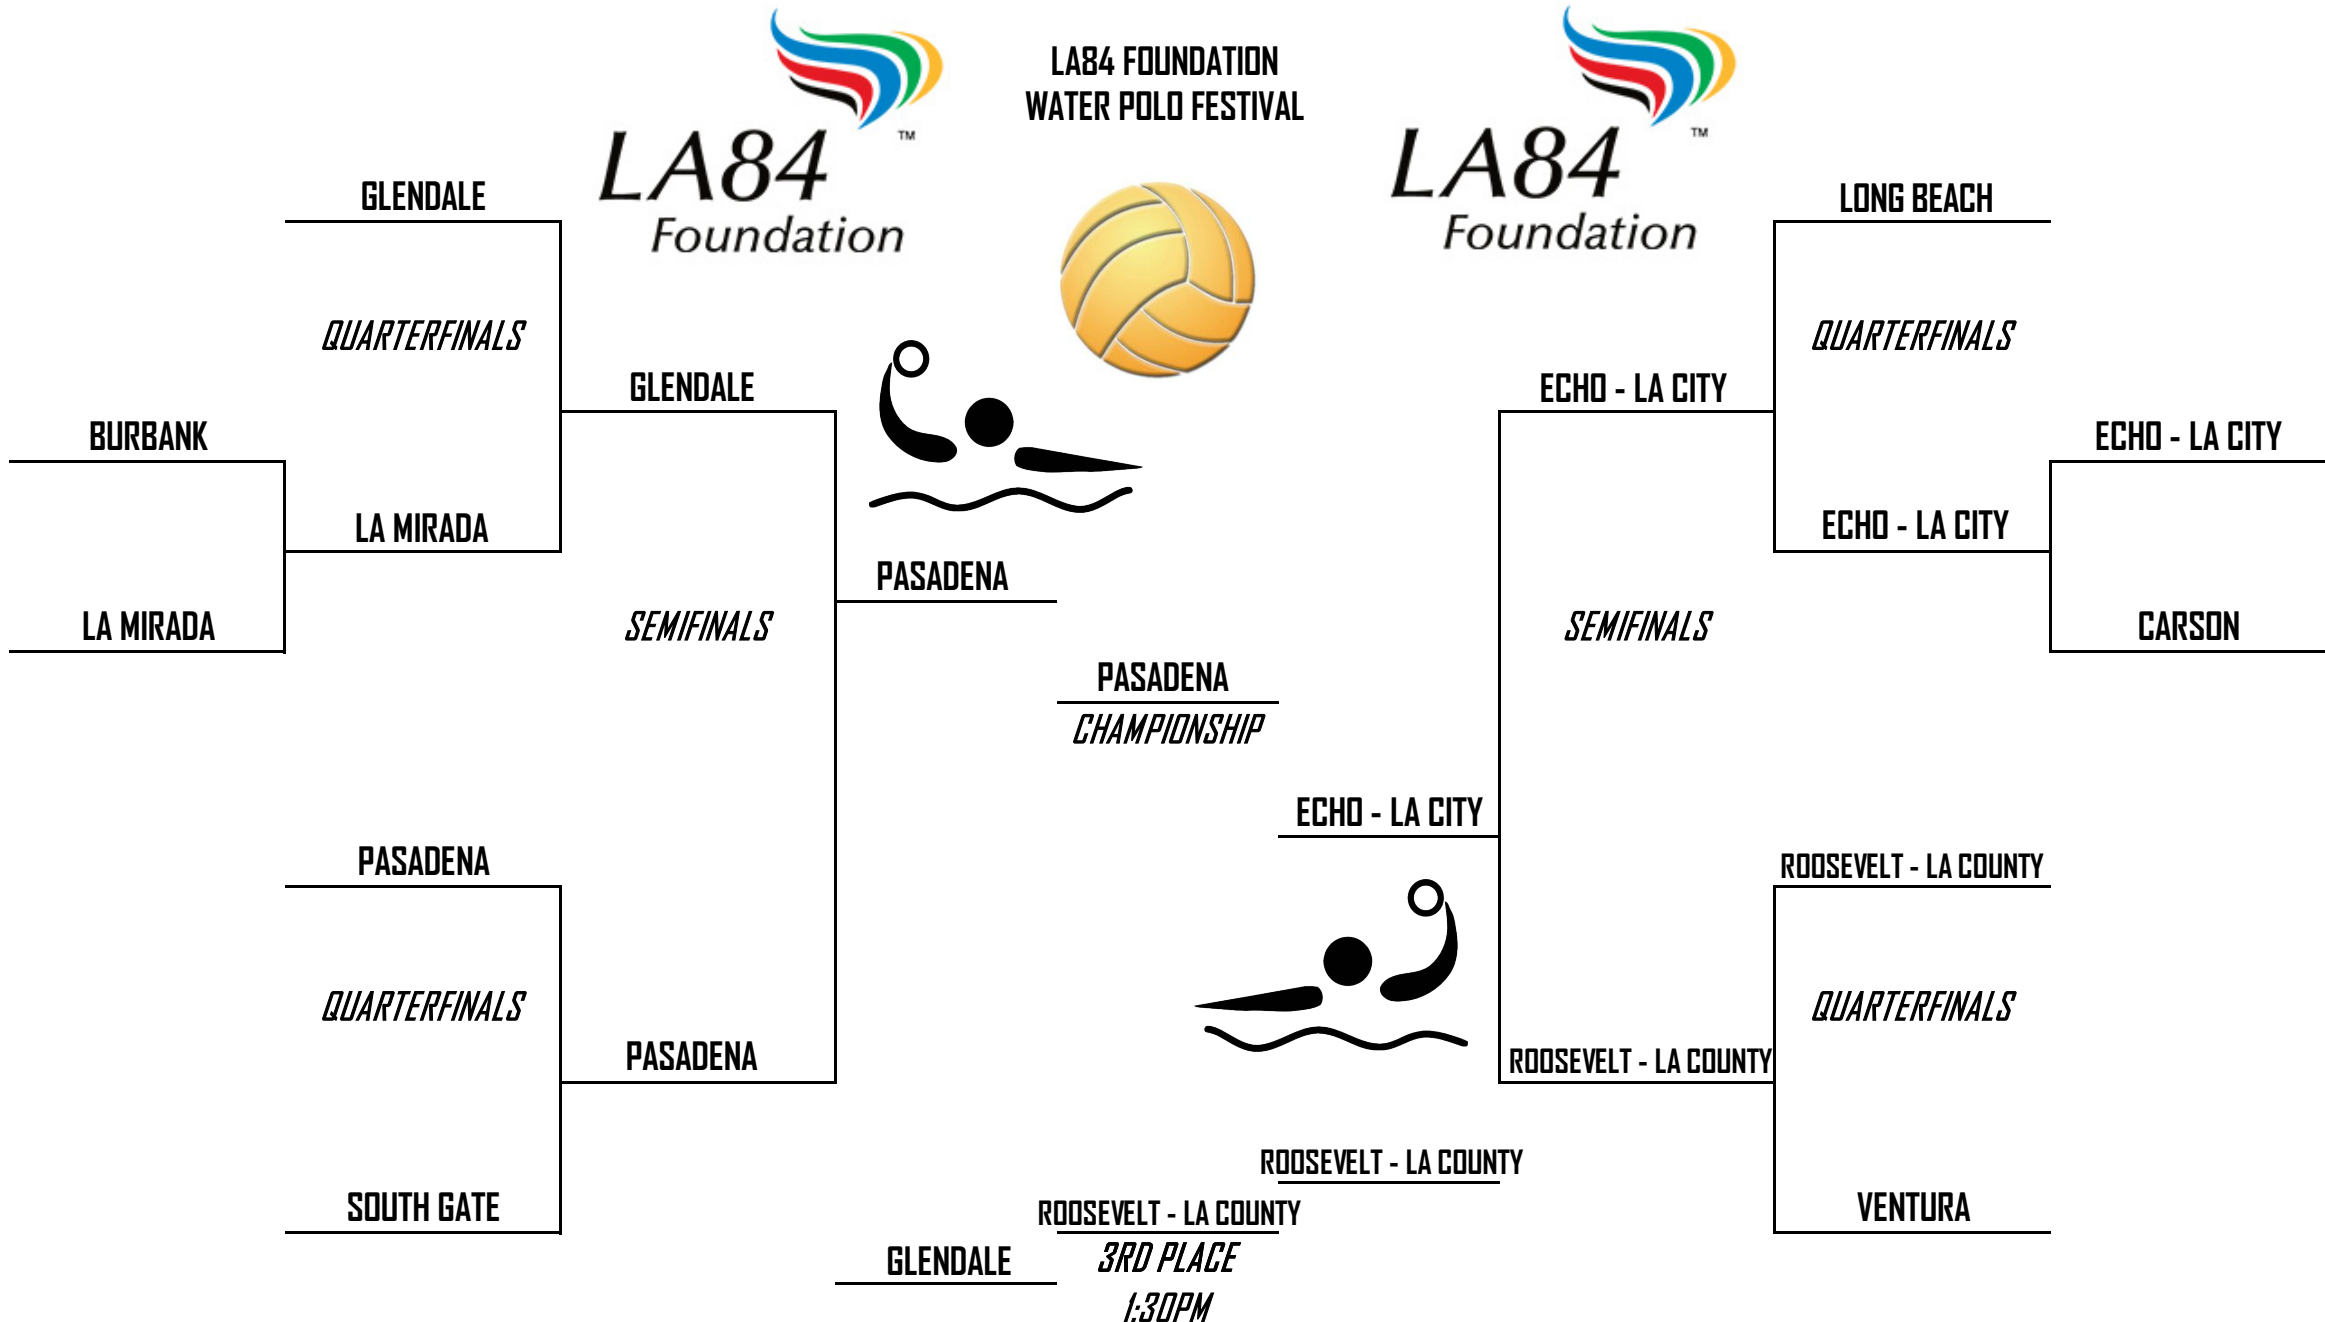

LA84
Foundation

LA84 FOUNDATION
WATER POLO FESTIVAL

LA84
Foundation

GLENDALE

QUARTERFINALS

BURBANK

LA MIRADA

LA MIRADA

GLENDALE

SEMIFINALS

PASADENA

PASADENA

CHAMPIONSHIP

ECHO - LA CITY

ECHO - LA CITY

SEMIFINALS

LONG BEACH

QUARTERFINALS

ECHO - LA CITY

ECHO - LA CITY

CARSON

PASADENA

QUARTERFINALS

PASADENA

1:30PM

VENTURA

LA84 FOUNDATION
WATER POLO FESTIVAL
AUGUST 21, 2016
11U DIVISION